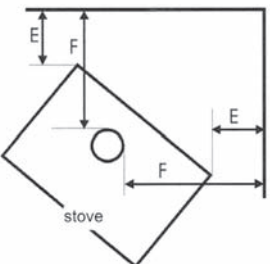

Specifications

Flue collar size: 6"
 Flue position: top
 Max burn rate: 87,600 BTU/hr
 EPA Output range: 11,500–55,000 BTU/hr
 Particulate emissions: 4.42 g/hr
 Heating capacity: 1,200-1,500 sq ft
 Max. burn time: up to 8 hours
 Max log length: 19"
 Firebox capacity: 1.81 cu ft
 Loading: front and side
 Weight: 303 lbs.
 Minimum floor protection: 49¾"Wx45"D (USA and Canada)

Rear and Side Clearances

| Connector pipe | A | B | C | D |
|----------------|-------|-----|-----|-----|
| Single wall | 27.5" | 24" | 27" | 18" |
| Double wall | 21.5" | 18" | 27" | 18" |

Minimum Ceiling Height: 7'

Corner Clearances

| Connector pipe | E | F |
|----------------|-----|-----|
| Single wall | 19" | 27" |
| Double wall | 11" | 19" |

Minimum Ceiling Height: 5'

Dimensions

Your Efel Dealer:

For more information, visit
Efel-USA.com.