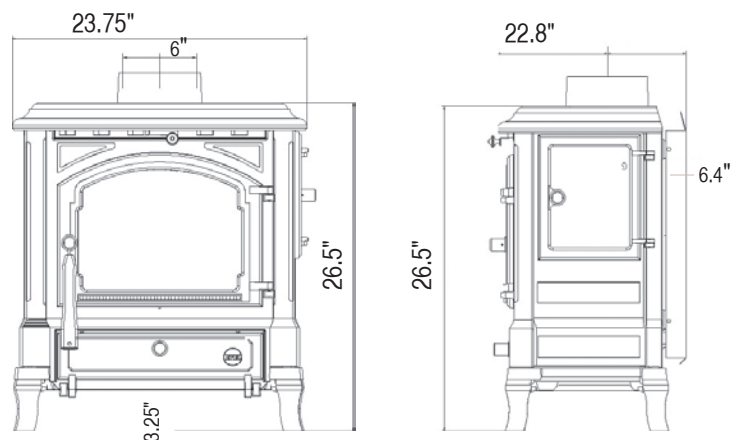

Specifications

Flue collar size: 6"
 Flue position: top
 Max burn rate: 87,600 BTU/hr
 EPA Output range: 11,500–55,000 BTU/hr
 Particulate emissions: 4.42 g/hr
 Heating capacity: 1,200-1,500 sq ft
 Max. burn time: up to 8 hours
 Max log length: 19"
 Firebox capacity: 1.81 cu ft
 Loading: front and side
 Weight: 303 lbs.
 Minimum floor protection: 49¾"Wx45"D (USA and Canada)

Rear and Side Clearances

| Connector pipe | A | B | C | D |
|----------------|-------|-----|-----|-----|
| Single wall | 27.5" | 24" | 27" | 18" |
| Double wall | 21.5" | 18" | 27" | 18" |

Minimum Ceiling Height: 7'

Corner Clearances

| Connector pipe | E | F |
|----------------|-----|-----|
| Single wall | 19" | 27" |
| Double wall | 11" | 19" |

Minimum Ceiling Height: 5'

Dimensions

Your Efel Dealer:

For more information, visit
Efel-USA.com.