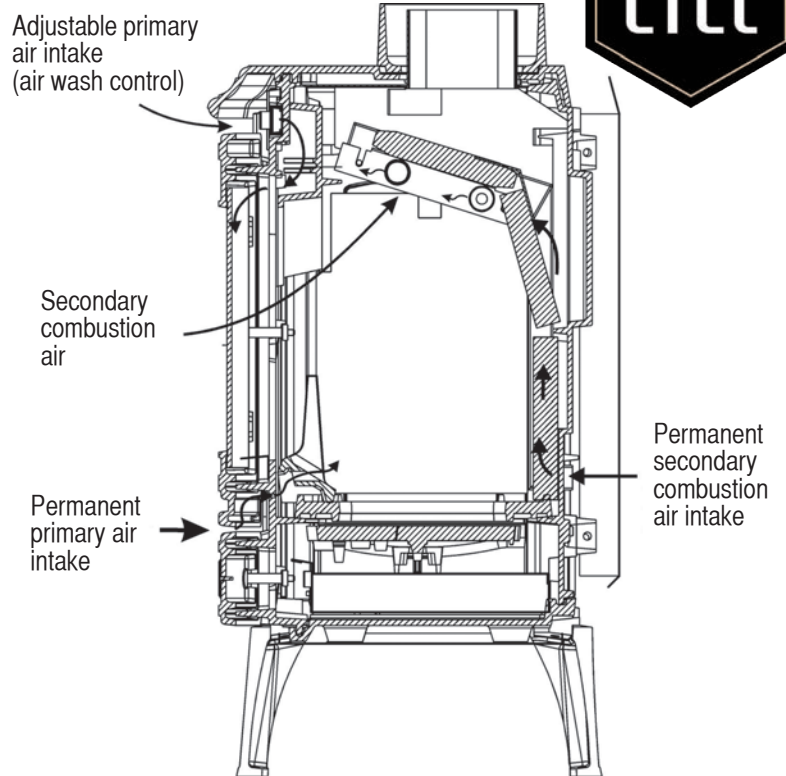

A Lifetime of Comforting, Efficient Heat.

Harmony I Non-Catalytic Stove

Classic styling and advanced non-catalytic technology make the Harmony a comforting, efficient addition to your home. The cast iron body provides superior heat retention to get the most heat from the wood you burn. Enjoy a generous view of the flames through the wide, glass-paneled door. Airwash system burns off creosote to keep the glass crystal clean. The Harmony I effectively heats a small home or cabin, or a large living area.

Features and Benefits

- Up to 77% Efficient
- Durable cast iron body
- Side and front loading doors
- Top venting
- Adjustable primary air intake for heat control
- Direct draft mechanism to avoid smoke spillage during refueling
- Generous ashpan, masked by the stove's lower door
- Cast-iron protection plates in combustion chamber
- Meets or exceeds international emissions standards
- Includes fire glove, poker, handles and touch-up paint
- Made entirely in Belgium, using no Chinese components
- Color: Graphite

Specifications

Flue collar size: 6"
 Flue position: top
 Max burn rate: 87,600 BTU/hr
 EPA Output range: 11,500–55,000 BTU/hr
 Particulate emissions: 4.42 g/hr
 Heating capacity: 1,200-1,500 sq ft
 Max. burn time: up to 8 hours
 Max log length: 19"
 Firebox capacity: 1.81 cu ft
 Loading: front and side
 Weight: 303 lbs.
 Minimum floor protection: 49¾"Wx45"D (USA and Canada)

Corner Clearances

| Connector pipe | E | F |
|----------------|-----|-----|
| Single wall | 19" | 27" |
| Double wall | 11" | 19" |

Minimum Ceiling Height: 5'

Dimensions

Your Efel Dealer:

For more information, visit
Efel-USA.com.