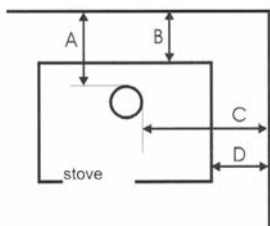

Specifications

Flue collar size: 6"
Flue position: top
Max burn rate: 87,600 BTU/hr
EPA Output range: 11,500–55,000 BTU/hr
Particulate emissions: 4.42 g/hr
Heating capacity: 1,200-1,500 sq ft
Max. burn time: up to 8 hours
Max log length: 19"
Firebox capacity: 1.81 cu ft
Loading: front and side
Weight: 303 lbs.
Minimum floor protection: 49¾"Wx45"D (USA and Canada)

Rear and Side Clearances

Connector pipe	A	B	C	D
Single wall	27.5"	24"	27"	18"
Double wall	21.5"	18"	27"	18"

Minimum Ceiling Height: 7'